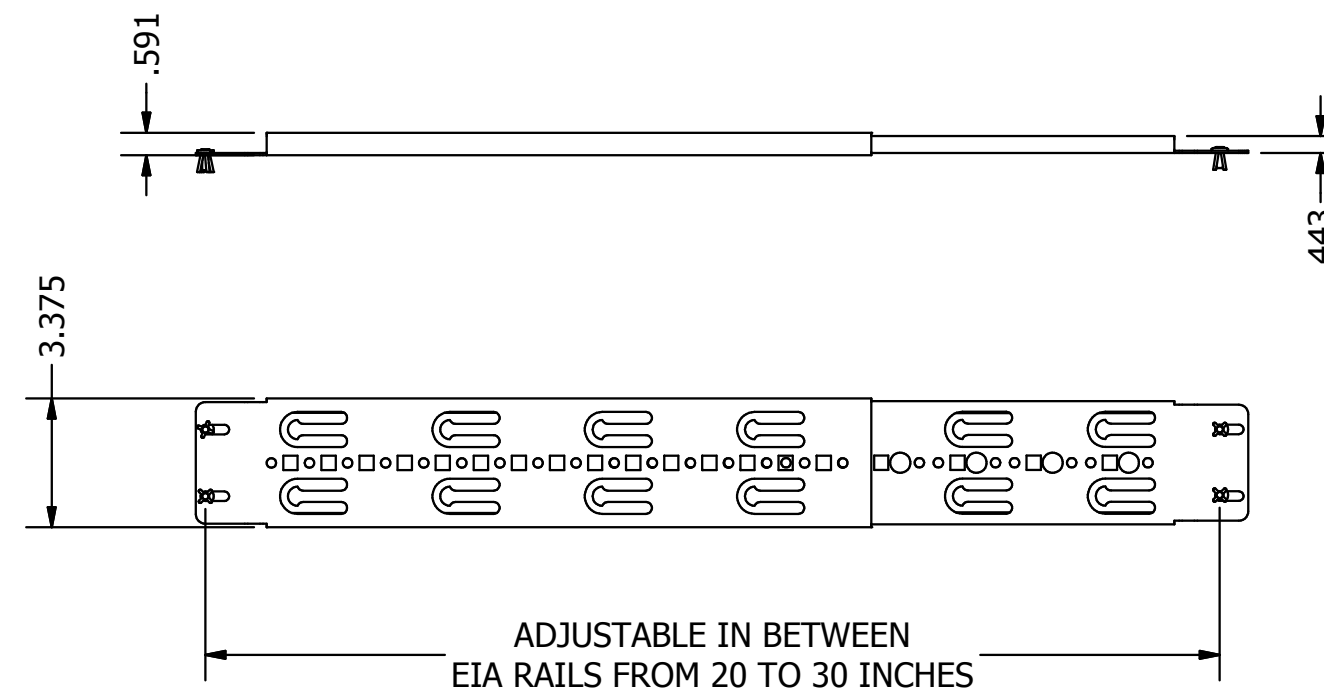

EIA RAILS SHOWN FOR REFERENCE

DETAIL A  
SCALE 3/16

DETAIL B  
SCALE 3/16

**HFRM(COLOR)**

- 01 - BLACK
- 02 - CENTRAL OFFICE WHITE

SPOOLS ARE COMPATIBLE FOR ENCLOSURES THAT ARE 30 INCHES AND WIDER

HORIZONTAL MANAGERS  
ARE DESIGNED TO WORK ON BOTH  
XHM AND XHS SERIES CABINETS  
AND WITH SINGLE STUD SPOOL MANAGERS

<b>BELDEN</b>			
<small>THIS DRAWING AND ALL INFORMATION CONTAINED HEREIN IS THE PROPERTY OF BELDEN. ANY USE, COPY OR REPRODUCTION OF THIS MATERIAL WITHOUT WRITTEN PERMISSION OF BELDEN IS PROHIBITED</small>			
XHM / XHS SERIES MASTER			
HYBRID SERIES ACC - HORIZONTAL MANAGERS			
APPROVED BY: RCG			
APPROVAL DATE: 9/29/16			
UNITS: INCH	SH 2 of 7	C	<b>SUBMITTAL</b>
SCALE: 3:32	DATE: 9/29/2016		