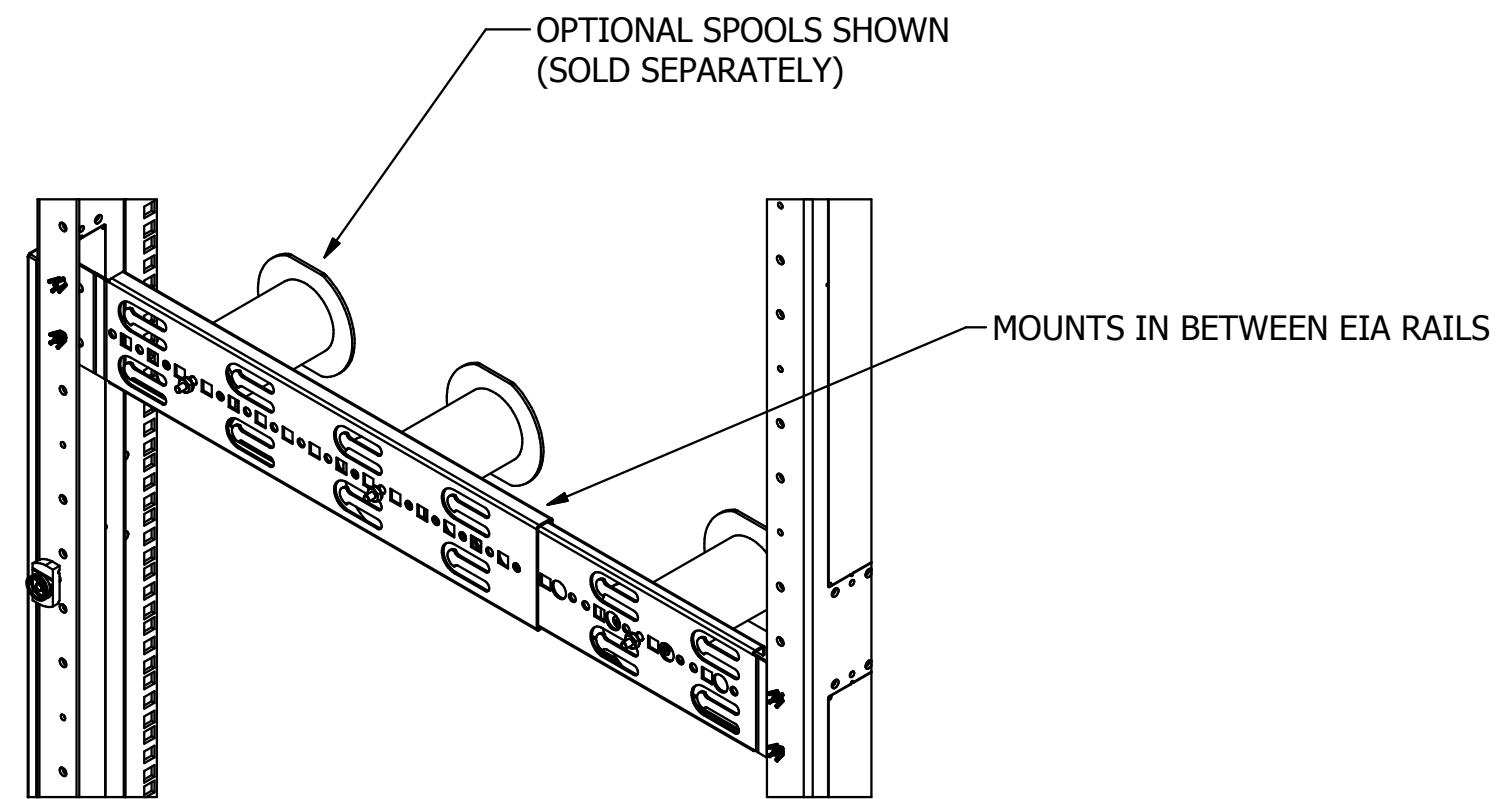

EIA RAILS SHOWN FOR REFERENCE

DETAIL A  
SCALE 3/16

DETAIL B  
SCALE 3/16

**HFRM(COLOR)**

- 01 - BLACK
- 02 - CENTRAL OFFICE WHITE

SPOOLS ARE COMPATIBLE FOR ENCLOSURES THAT ARE 30 INCHES AND WIDER

HORIZONTAL MANAGERS  
ARE DESIGNED TO WORK ON BOTH  
XHM AND XHS SERIES CABINETS  
AND WITH SINGLE STUD SPOOL MANAGERS

<b>BELDEN</b>			
<small>THIS DRAWING AND ALL INFORMATION CONTAINED HEREIN IS THE PROPERTY OF BELDEN. ANY USE, COPY OR REPRODUCTION OF THIS MATERIAL WITHOUT WRITTEN PERMISSION OF BELDEN IS PROHIBITED</small>			
XHM / XHS SERIES MASTER			
HYBRID SERIES ACC - HORIZONTAL MANAGERS			
APPROVED BY: RCG			
APPROVAL DATE: 9/29/16			
UNITS: INCH	SH 2 of 7	C	<b>SUBMITTAL</b>
SCALE: 3:32	DATE: 9/29/2016		