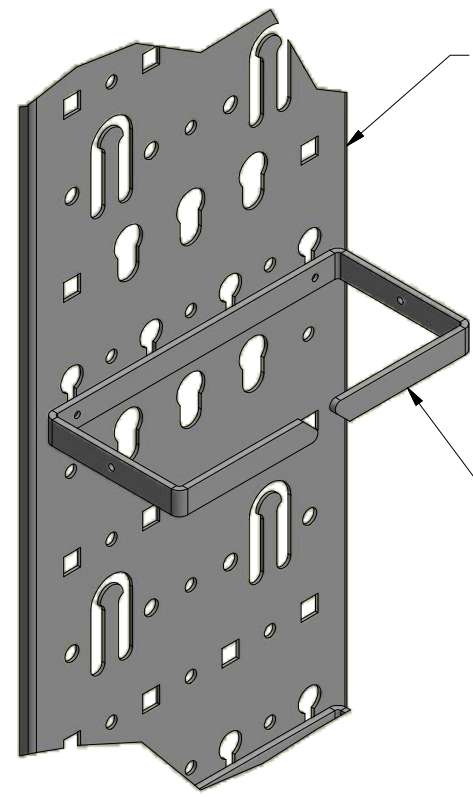

4

3

2

1

B

B

EACH KIT INCLUDES FIVE(5)  
TOOLESS RING MANAGERS  
BLACK POWDERCOAT FINISH

KEYWAY ATTACHMENT  
POINTS FOR RING MANAGERS

(XVMP024501)  
VERTICAL CABLE MANAGER  
SOLD SEPARATE

XMR02 ATTACHES TO THE  
VERTICAL MANAGER WITH  
TOOLESS BUTTONS AND  
CAN BE MOVED TO MULTIPLE  
LOCATIONS ON TH LACING PANEL.

DETAIL A

A

A

**BELDEN**

THIS DRAWING AND ALL INFORMATION CONTAINED HEREIN IS THE PROPERTY OF BELDEN. ANY USE, COPY OR REPRODUCTION OF THIS MATERIAL WITHOUT WRITTEN PERMISSION OF BELDEN IS PROHIBITED.

XMR02

6.5" WIDE X 3.0" DEEP RING MANAGER KIT

APPROVED BY:

DRAWING AUTHOR: JWP12121

APPROVAL DATE:

UNITS :

Sheet 1 of 1

SCALE: