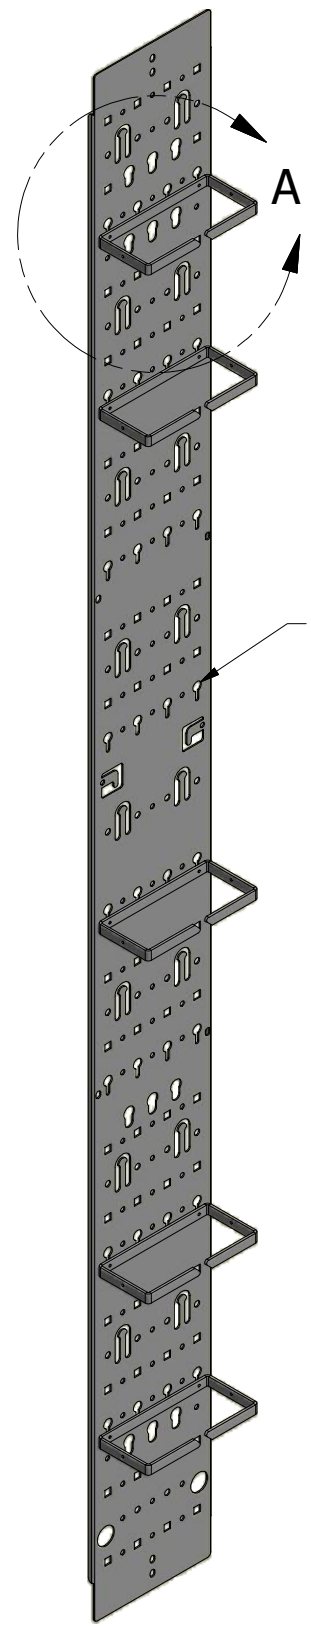

4

3

2

1

B

B

EACH KIT INCLUDES FIVE(5)  
TOOLESS RING MANAGERS  
BLACK POWDERCOAT FINISH

KEYWAY ATTACHMENT  
POINTS FOR RING MANAGERS

(XVMP024501)  
VERTICAL CABLE MANAGER  
SOLD SEPARATE

XMR02 ATTACHES TO THE  
VERTICAL MANAGER WITH  
TOOLESS BUTTONS AND  
CAN BE MOVED TO MULTIPLE  
LOCATIONS ON TH LACING PANEL.

DETAIL A

A

A

**BELDEN**

THIS DRAWING AND ALL INFORMATION CONTAINED HEREIN IS THE PROPERTY OF BELDEN. ANY USE, COPY OR REPRODUCTION OF THIS MATERIAL WITHOUT WRITTEN PERMISSION OF BELDEN IS PROHIBITED.

XMR02

6.5" WIDE X 3.0" DEEP RING MANAGER KIT

APPROVED BY:

DRAWING AUTHOR: JWP12121

APPROVAL DATE:

UNITS :

Sheet 1 of 1

SCALE: