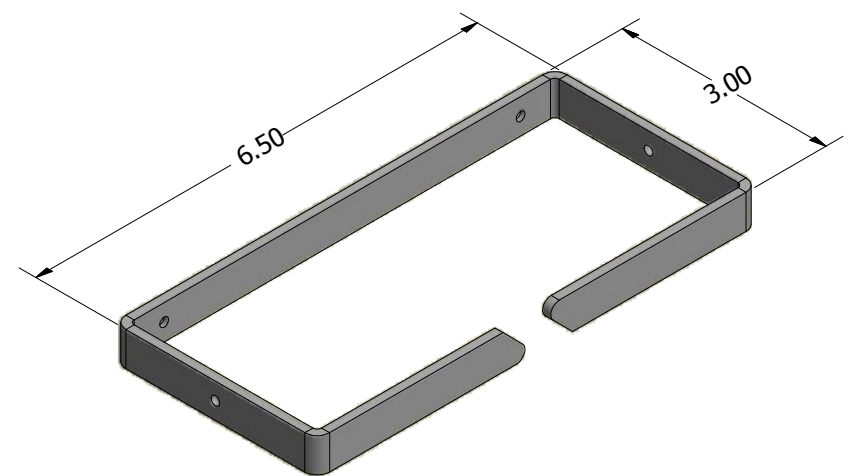

4

3

2

1

B

B

EACH KIT INCLUDES FIVE(5)  
TOOLESS RING MANAGERS  
BLACK POWDERCOAT FINISH

KEYWAY ATTACHMENT  
POINTS FOR RING MANAGERS

(XVMP024501)  
VERTICAL CABLE MANAGER  
SOLD SEPARATE

XMR02 ATTACHES TO THE  
VERTICAL MANAGER WITH  
TOOLESS BUTTONS AND  
CAN BE MOVED TO MULTIPLE  
LOCATIONS ON TH LACING PANEL.

DETAIL A

A

A

**BELDEN**

THIS DRAWING AND ALL INFORMATION CONTAINED HEREIN IS THE PROPERTY OF BELDEN. ANY USE, COPY OR REPRODUCTION OF THIS MATERIAL WITHOUT WRITTEN PERMISSION OF BELDEN IS PROHIBITED.

XMR02

6.5" WIDE X 3.0" DEEP RING MANAGER KIT

APPROVED BY:

DRAWING AUTHOR: JWP12121

APPROVAL DATE:

UNITS :

Sheet 1 of 1

SCALE: