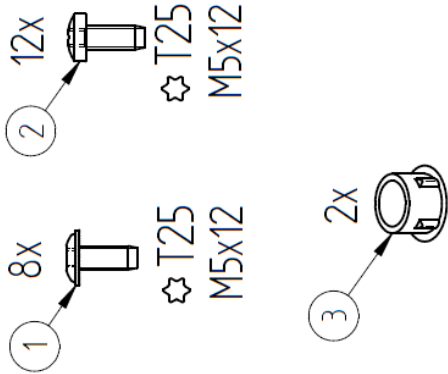

INSTRUCTION SHEET: EDAExxxxx

Patch frame for EDC, EDL, ESN and ESH cabinets.

2

1

4

3

6.

8.